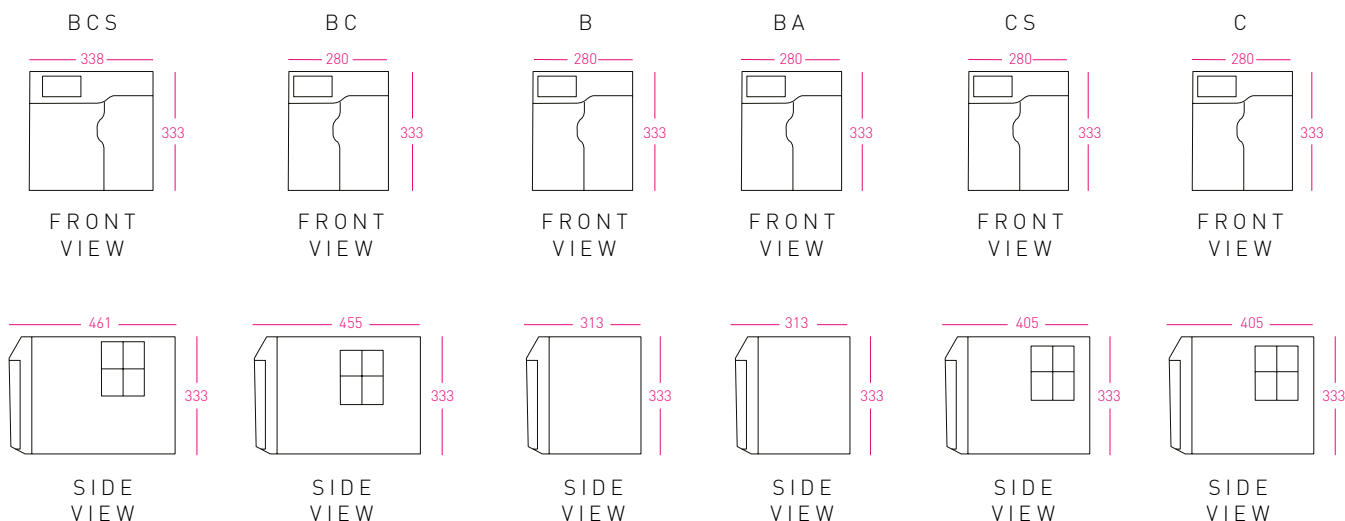

CELSIUS ALL-IN-ONE

ALL-IN-ONE CLASSIC

90915
FONT FOR
CLASSIC AND ELITE

93441
FONT FOR ARC
AND CUBE

ZIP HYDROTAP CLASSIC RANGE

MODEL	ORDER CODE	BOILING	CHILLED	SPARKLING	AMBIENT	W x D x H (mm)
ZIP HYDROTAP CLASSIC						
BCS	HT1783	•	•	•		338 x 461 x 333
BC	HT1784	•	•			280 x 455 x 333
BA	HT1785	•			•	280 x 313 x 333
B	HT1786	•				280 x 313 x 333
CS	HT1787		•	•		280 x 405 x 333
C	HT1888		•			280 x 405 x 333