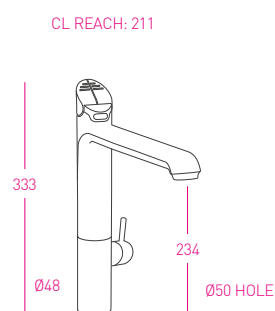

CELSIUS ALL-IN-ONE

ALL-IN-ONE CLASSIC

90915
FONT FOR
CLASSIC AND ELITE

93441
FONT FOR ARC
AND CUBE

ZIP HYDROTAP CLASSIC RANGE

MODEL	ORDER CODE	BOILING	CHILLED	SPARKLING	AMBIENT	W x D x H (mm)
ZIP HYDROTAP CLASSIC						
BCS	HT1783	•	•	•		338 x 461 x 333
BC	HT1784	•	•			280 x 455 x 333
BA	HT1785	•			•	280 x 313 x 333
B	HT1786	•				280 x 313 x 333
CS	HT1787		•	•		280 x 405 x 333
C	HT1888		•			280 x 405 x 333