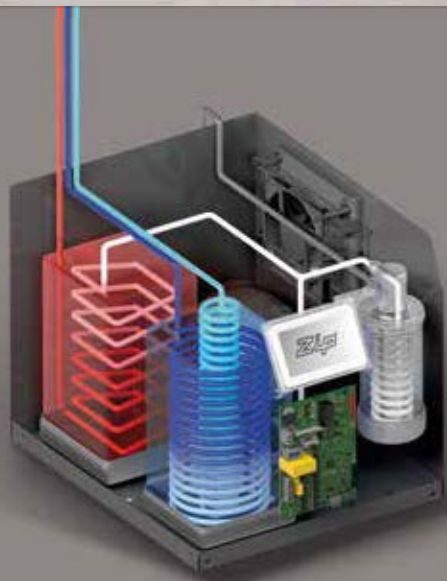

ZIP HYDROTAP FOR YOUR HOME

PURE TASTING | INSTANT | **BOILING** | **CHILLED** | **SPARKLING**

THE WORLD'S MOST ADVANCED DRINKING WATER SYSTEM