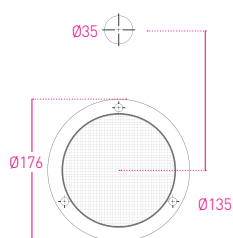

CELSIUS ALL-IN-ONE

ALL-IN-ONE CLASSIC

90915
FONT FOR
CLASSIC AND ELITE

93441
FONT FOR ARC
AND CUBE

ZIP HYDROTAP CLASSIC RANGE

MODEL	ORDER CODE	BOILING	CHILLED	SPARKLING	AMBIENT	W x D x H (mm)
ZIP HYDROTAP CLASSIC						
BCS	HT1783	•	•	•		338 x 461 x 333
BC	HT1784	•	•			280 x 455 x 333
BA	HT1785	•			•	280 x 313 x 333
B	HT1786	•				280 x 313 x 333
CS	HT1787		•	•		280 x 405 x 333
C	HT1888		•			280 x 405 x 333