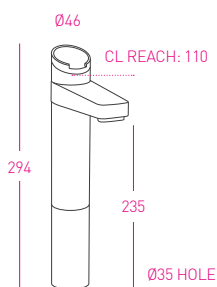

TECHNICAL INFORMATION

ELITE