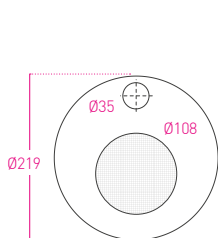

CELSIUS ALL-IN-ONE

ALL-IN-ONE CLASSIC

90915
FONT FOR
CLASSIC AND ELITE

93441
FONT FOR ARC
AND CUBE

ZIP HYDROTAP CLASSIC RANGE

MODEL	ORDER CODE	BOILING	CHILLED	SPARKLING	AMBIENT	W x D x H (mm)
ZIP HYDROTAP CLASSIC						
BCS	HT1783	•	•	•		338 x 461 x 333
BC	HT1784	•	•			280 x 455 x 333
BA	HT1785	•			•	280 x 313 x 333
B	HT1786	•				280 x 313 x 333
CS	HT1787		•	•		280 x 405 x 333
C	HT1888		•			280 x 405 x 333