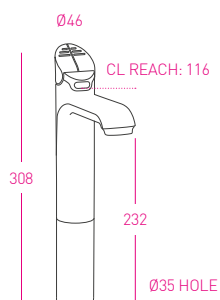

TECHNICAL INFORMATION

CLASSIC