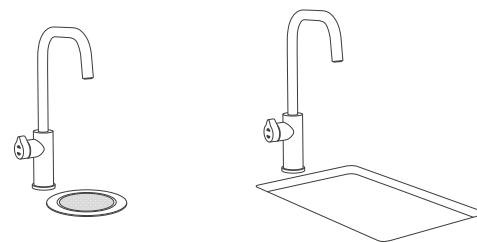

THE MINIBOIL CLASSIC CAN BE INSTALLED OVER SINK OR OPTIONAL FONT

ZIP HYDROTAP

DESIGN RANGE

DESIGN RANGE
ARC

Able to complement any kitchen – from traditional to contemporary – Zip’s design-led Arc, Cube and Elite HydroTaps have been created with the interiors enthusiast in mind. As practical as they are beautiful, all three taps offer your choice of instant filtered, boiling, chilled or sparkling water – or all three – giving you water any way you want it.

CUBE

ELITE

ARC

HYDROTAP DESIGN RANGE ARC CAN BE INSTALLED OVER SINK OR OPTIONAL FONT

AVAILABLE IN ANY OF THE FOLLOWING WATER COMBINATIONS:

					
FILTERED	FILTERED	FILTERED	FILTERED	FILTERED	FILTERED
BOILING CHILLED SPARKLING	BOILING CHILLED	CHILLED SPARKLING	CHILLED	BOILING AMBIENT	BOILING

AVAILABLE IN:

STANDARD

			
Z1	Z2	Z3	Z3

PLATINUM

			
Z4	Z5	Z6	Z7
			
Z8	Z9	Z10	Z11

Featured product Zip HydroTap Arc installed with optional font in Gunmetal finish

CUBE

HYDROTAP DESIGN RANGE CUBE CAN BE INSTALLED OVER SINK OR OPTIONAL FONT