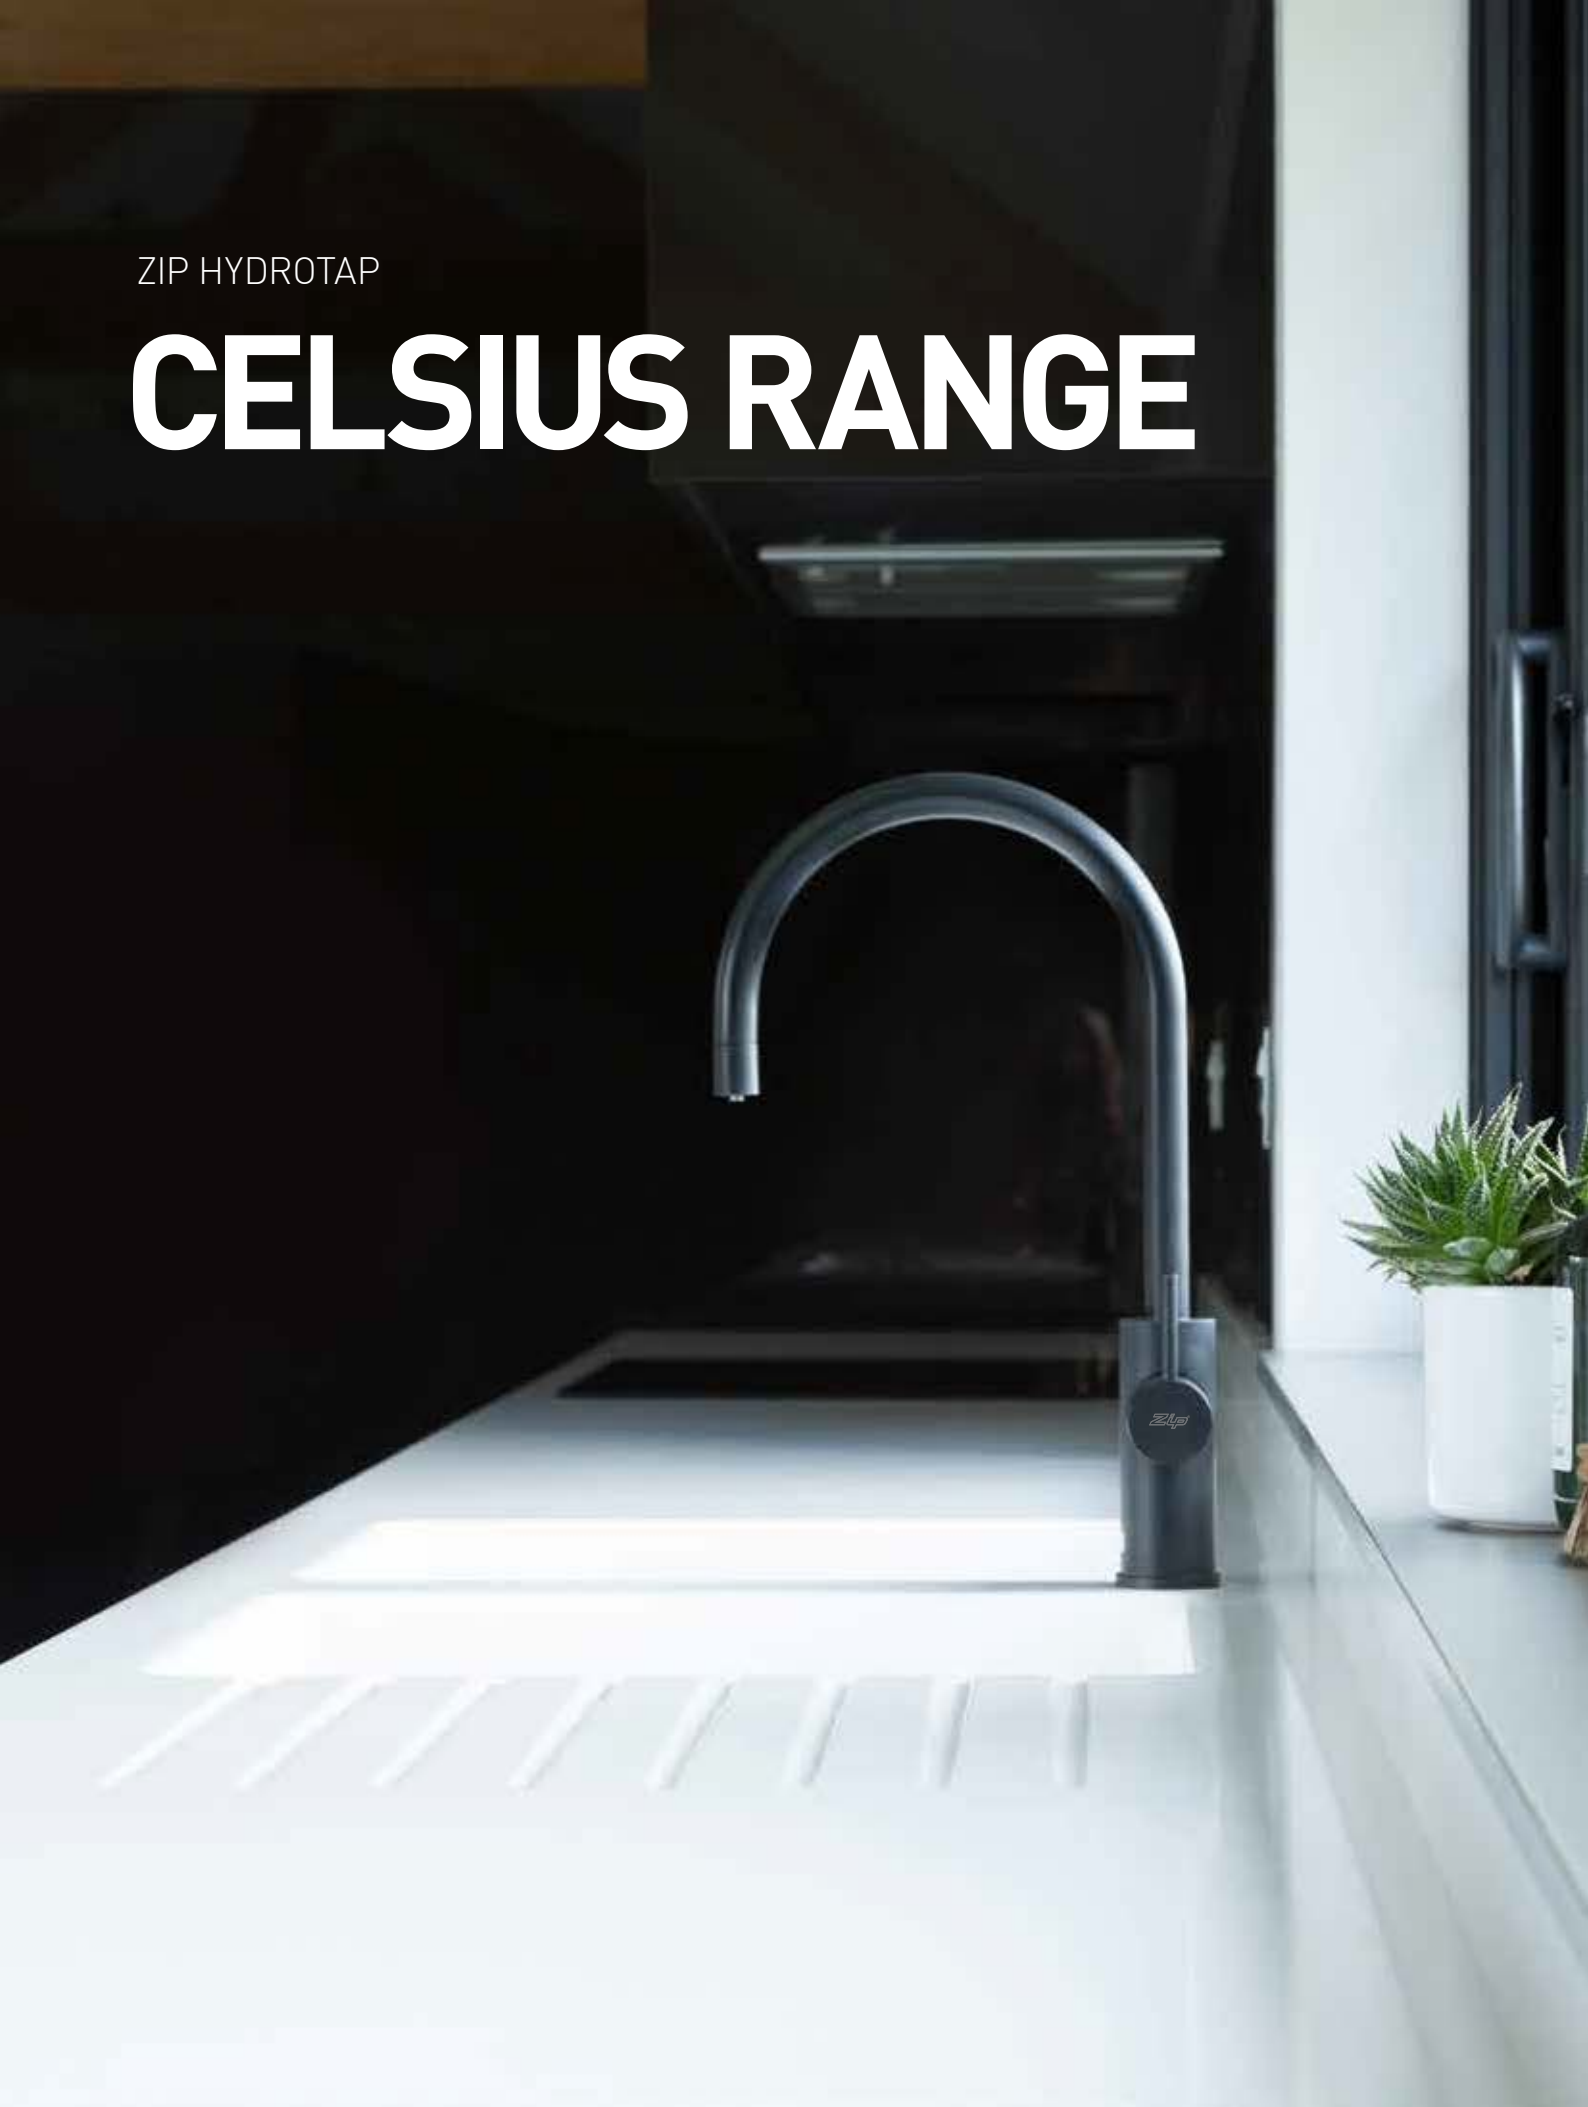

ZIP HYDROTAP

CELSIUS RANGE