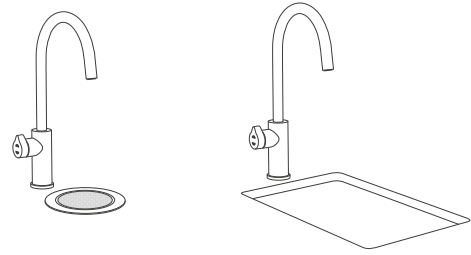

MINIBOIL CLASSIC

THE MINIBOIL CLASSIC CAN DELIVER THE FOLLOWING WATER COMBINATIONS:

	
FILTERED	FILTERED
BOILING AMBIENT	BOILING

AVAILABLE IN:

STANDARD

Featured product Miniboil Classic installed with optional font in Bright Chrome

THE MINIBOIL CLASSIC CAN BE INSTALLED OVER SINK OR OPTIONAL FONT

ZIP HYDROTAP

DESIGN RANGE

DESIGN RANGE
ARC

Able to complement any kitchen – from traditional to contemporary – Zip’s design-led Arc, Cube and Elite HydroTaps have been created with the interiors enthusiast in mind. As practical as they are beautiful, all three taps offer your choice of instant filtered, boiling, chilled or sparkling water – or all three – giving you water any way you want it.

CUBE

ELITE

ARC

HYDROTAP DESIGN RANGE ARC CAN BE INSTALLED OVER SINK OR OPTIONAL FONT

AVAILABLE IN ANY OF THE FOLLOWING WATER COMBINATIONS:

					
FILTERED	FILTERED	FILTERED	FILTERED	FILTERED	FILTERED
BOILING CHILLED SPARKLING	BOILING CHILLED	CHILLED SPARKLING	CHILLED	BOILING AMBIENT	BOILING