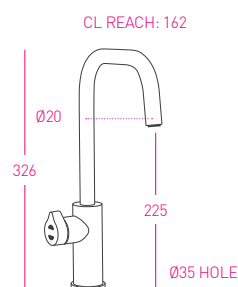

Suits any current residential
sparkling model Zip HydroTap

TECHNICAL INFORMATION

CLASSIC

ELITE

ARC

CUBE

CELSIUS ARC

CELSIUS CUBE

CELSIUS ALL-IN-ONE

ALL-IN-ONE CLASSIC

90915
FONT FOR
CLASSIC AND ELITE

93441
FONT FOR ARC
AND CUBE

ZIP HYDROTAP CLASSIC RANGE

MODEL	ORDER CODE	BOILING	CHILLED	SPARKLING	AMBIENT	W x D x H (mm)
ZIP HYDROTAP CLASSIC						
BCS	HT1783	•	•	•		338 x 461 x 333
BC	HT1784	•	•			280 x 455 x 333
BA	HT1785	•			•	280 x 313 x 333
B	HT1786	•				280 x 313 x 333
CS	HT1787		•	•		280 x 405 x 333
C	HT1888		•			280 x 405 x 333