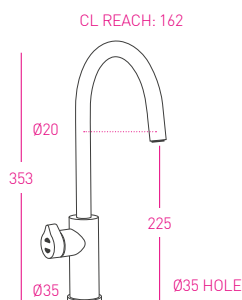

Suits any current residential
sparkling model Zip HydroTap

TECHNICAL INFORMATION

CLASSIC

ELITE

ARC

CUBE

CELSIUS ARC

CELSIUS CUBE