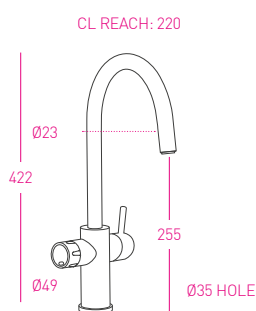

Suits any current residential
sparkling model Zip HydroTap

TECHNICAL INFORMATION

CLASSIC

ELITE

ARC

CUBE

CELSIUS ARC

CELSIUS CUBE