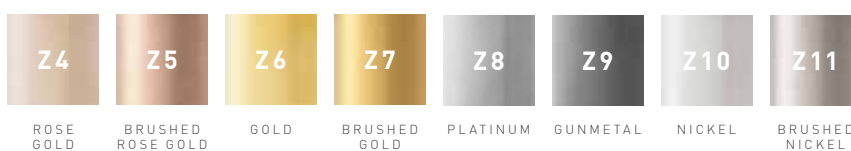

PLATINUM FINISH OPTIONS

Taking the HydroTap from a kitchen appliance you can't live without to a striking design accessory, our platinum finish options include eight stylish metallic finishes, each stunning in its own right.