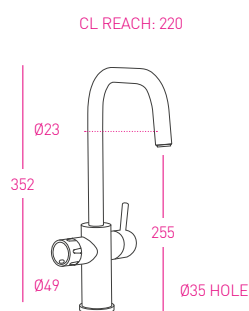

CELSIUS CUBE