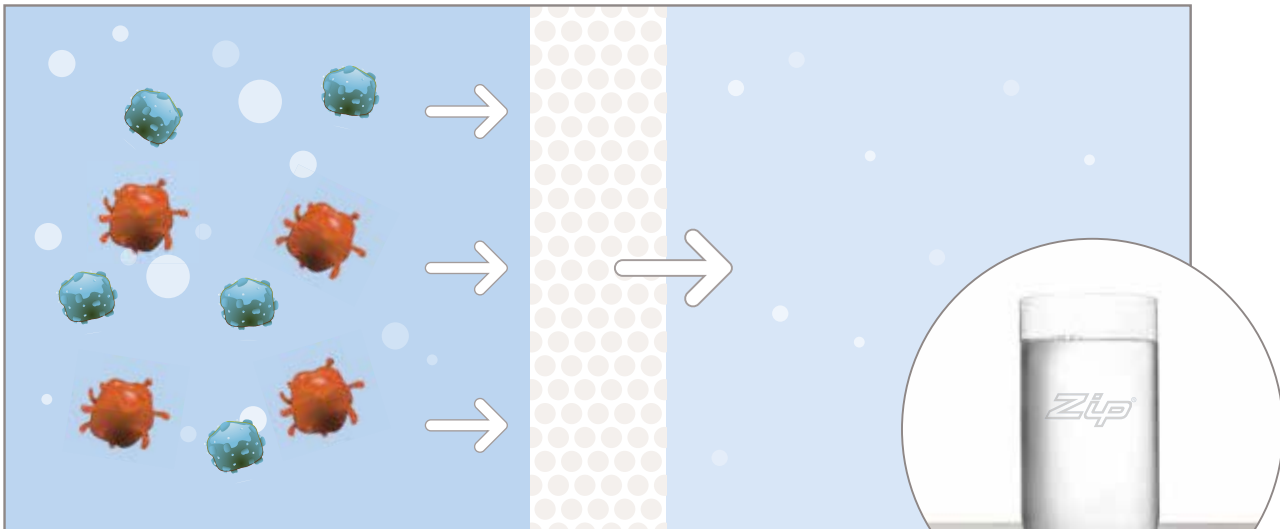

PURE-TASTING DRINKING WATER

ADVANCED FILTRATION

Our Micropurity™ system combines activated carbon and 0.2 micron sediment removal technology into one easy to change, hygienic cartridge.

REMOVES CONTAMINANTS

Zip Genuine Filters not only remove taste, odour, dirt, contaminants and heavy metals such as lead from the water, but also up to 97% of chlorine and 99.9% of microbiological cysts if present.

HEALTHIER WATER

At Zip Water, we put water quality at the heart of our offering, making each and every glass healthier and tastier for you.

**MICROPURITY™
FILTRATION**

SAFELY FILTERS DOWN TO **0.2 MICRON**

Crystal clear pure tasting water