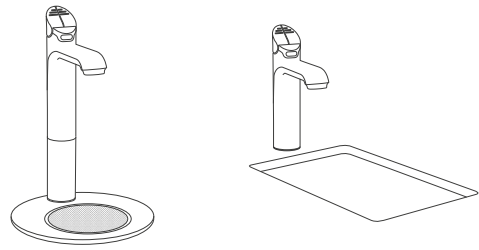

CLASSIC ALL-IN-ONE

The Classic HydroTap All-In-One offers filtered boiling, chilled and sparkling water, plus unfiltered hot and cold water from a single tap. Installed over the sink, its design is perfect for those looking to blend contemporary aesthetics with industrial elements in their kitchen.

MINIBOIL CLASSIC

Enclosed in Zip Water understated yet timeless design, the compact and simple-to-use Miniboil Classic offers filtered boiling and ambient water at the touch of a button.

CLASSIC

HYDROTAP CLASSIC CAN BE INSTALLED OVER SINK OR OPTIONAL FONT