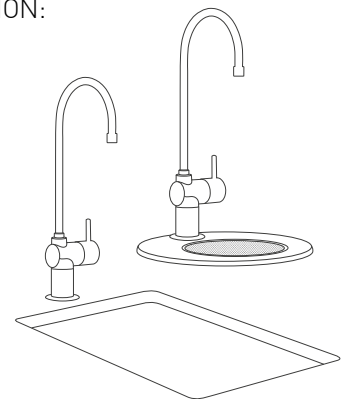

	
FILTERED	UNFILTERED
AMBIENT	HOT & COLD

AVAILABLE IN:

STANDARD

STAINLESS STEEL

3 WAY FILTERED MIXER TAP CAN BE INSTALLED OVER SINK ONLY

Featured product Zip 3 Way Filtered Mixer Tap installed over sink

FILTER TAP

THE FILTER TAP CAN DELIVER THIS WATER COMBINATION:

FILTERED
AMBIENT

AVAILABLE IN:

STANDARD

CHROME

FILTER TAP CAN BE INSTALLED OVER SINK OR OPTIONAL FONT

Featured product Zip Filter Tap installed over sink

“The Zip HydroTap is perfect for any home owner that enjoys a practical, sleek and modern design with the benefits of convenience and functionality.”