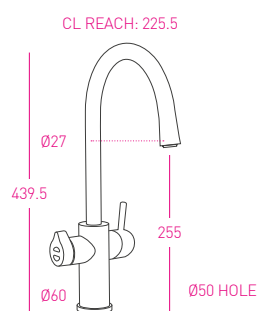

Suits any current residential
sparkling model Zip HydroTap

TECHNICAL INFORMATION

CLASSIC

ELITE

ARC

CUBE

CELSIUS ARC

CELSIUS CUBE