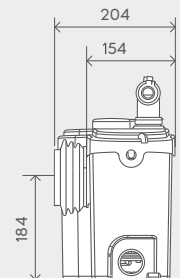

Vertical/horizontal performance

Cover allows easy access to electronic components

Robust blade suitable for heavy usage

Discharge Pipework
32mm

Product Weight
12kg

Motor Power
1100 Watts

Inlet Pipework
40mm

Voltages
220-240 V/50 Hz

IP Rating
IP44

Working Waste Water Temp
35°C

Discharge height (m)

Flow rate (l/min)