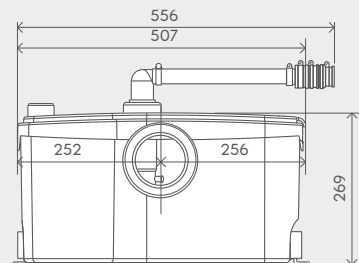

Vertical/horizontal performance

Cover allows easy access to electronic components

Robust blade suitable for heavy usage

Discharge Pipework
32mm

Product Weight
12kg

Motor Power
1100 Watts

Inlet Pipework
40mm

Voltages
220-240 V/50 Hz

IP Rating
IP44

Working Waste Water Temp
35°C

Discharge height (m)

Flow rate (l/min)