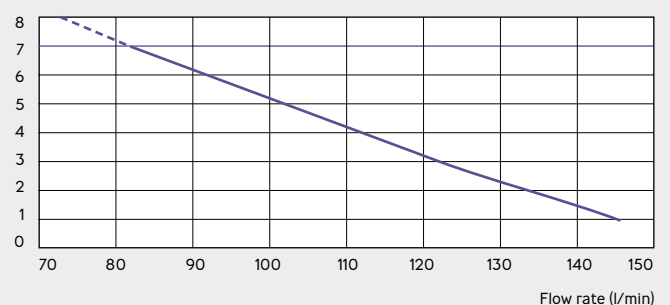

Vertical/horizontal performance

Cover allows easy access to electronic components

Robust blade suitable for heavy usage

Discharge Pipework
32mm

Product Weight
12kg

Motor Power
1100 Watts

Inlet Pipework
40mm

Voltages
220-240 V/50 Hz

IP Rating
IP44

Working Waste Water Temp
35°C

Discharge height (m)

Flow rate (l/min)