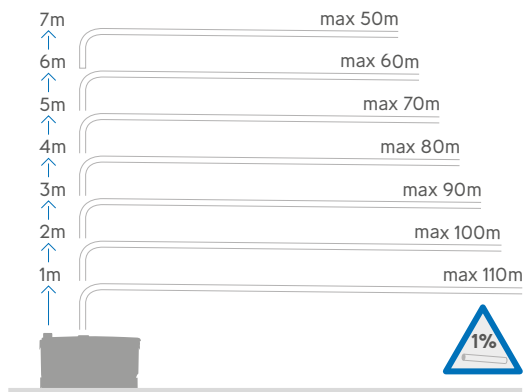

Product Ref: 1053/1

Sanibest® Pro is a heavy duty macerator suitable for heavy usage public or commercial environments. Handles connection to a WC, basin, bidet and shower.

Why choose this product?

- Ideal for heavy usage applications
- Three inlets - two side entries and one cover entry
- Working temperature of 35°C
- Meets European standard EN12050-3

Vertical/horizontal performance

Cover allows easy access to electronic components

Robust blade suitable for heavy usage

Discharge Pipework
32mm

Product Weight
12kg

Motor Power
1100 Watts

Inlet Pipework
40mm

Voltages
220-240 V/50 Hz

IP Rating
IP44

Working Waste Water Temp
35°C

Discharge height (m)

Flow rate (l/min)