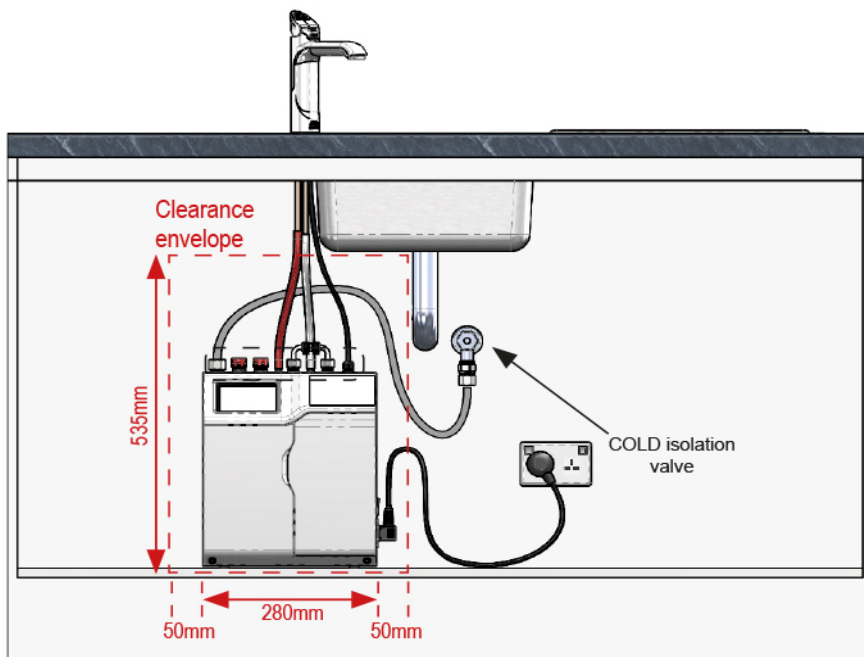

Plumbing

Wholesome water inlet supply required	Hot & Cold Feed
Supply pressure range	1.7bar - 5bar
Supply connection (hot & cold)	1 x isolated 1/2"bsp BSP fitting (flexible supply hoses included)
Installation	Must comply with current water supply regulations

Tap design

Style	HydroTap Celsius Arc
Finish	Brushed Rose Gold
Installation hole cut size	35mm
Rotation	180 degree
Disability options	No
Country of Origin	Australia

Command centre

Factory temperature boiling	98°C
Filtration	0.2 Micron Filter Cartridge
Flow rate	4 l/min
Wholesome water supply requirements	Hot & Cold Feed
Tank material	Stainless Steel
Country of origin	Australia

Tap installation

Under-counter unit installation

Clearance space required
for under counter unit

Accessories

Visit specify.zipwater.co.uk to find out more information about Zip HydroTap Celsius Arc Accessories