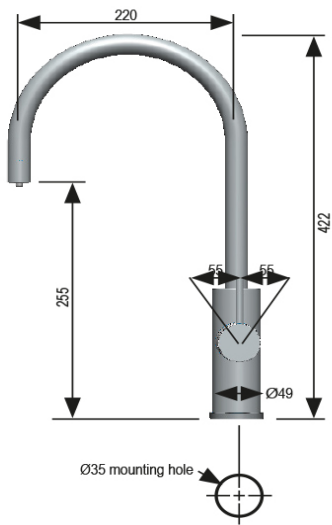

Tap installation