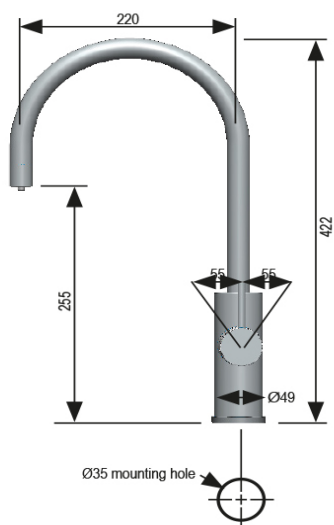

Tap installation