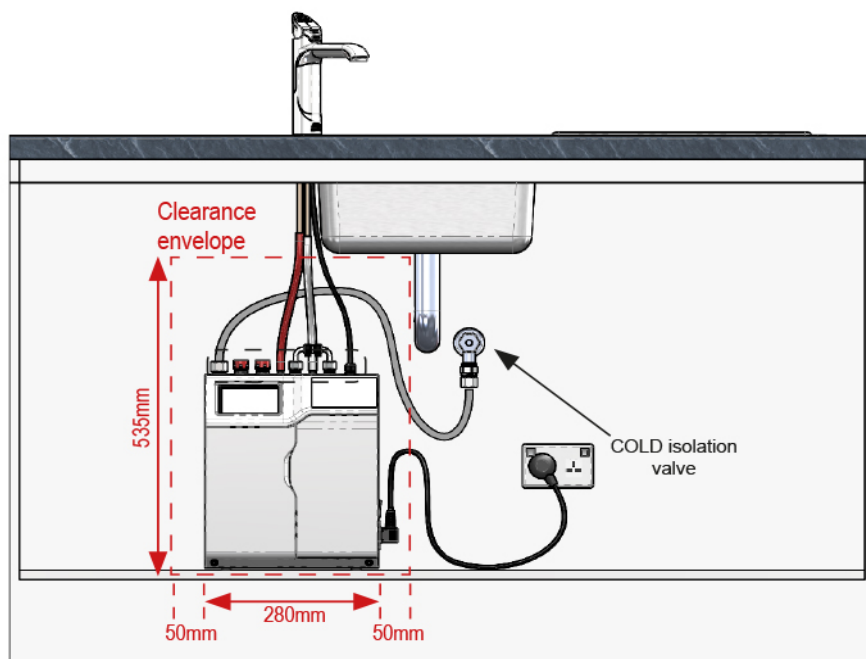

Under-counter unit installation

Clearance space required
for under counter unit