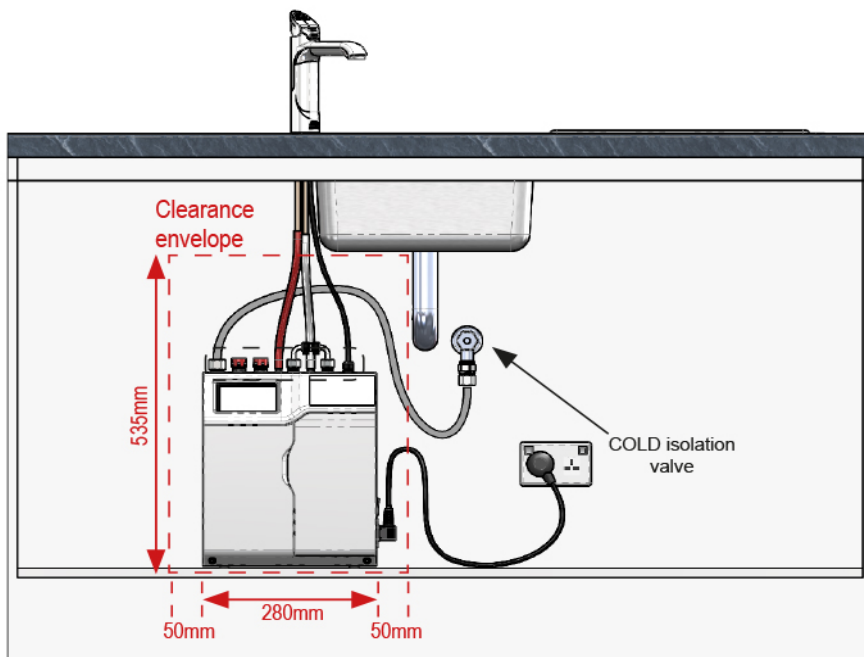

Plumbing

Wholesome water inlet supply required	Hot & Cold Feed
Supply pressure range	1.7bar - 5bar
Supply connection (hot & cold)	1 x isolated 1/2"bsp BSP fitting (flexible supply hoses included)
Installation	Must comply with current water supply regulations

Tap design

Style	HydroTap Celsius Arc
Finish	Bright Chrome
Installation hole cut size	35mm
Rotation	180 degree
Disability options	No
Country of Origin	Australia

Command centre

Factory temperature boiling	98°C
Filtration	0.2 Micron Filter Cartridge
Flow rate	4 l/min
Wholesome water supply requirements	Hot & Cold Feed
Tank material	Stainless Steel
Country of origin	Australia

Tap installation

Under-counter unit installation

Clearance space required
for under counter unit

Accessories

Visit specify.zipwater.co.uk to find out more information about Zip HydroTap Celsius Arc Accessories