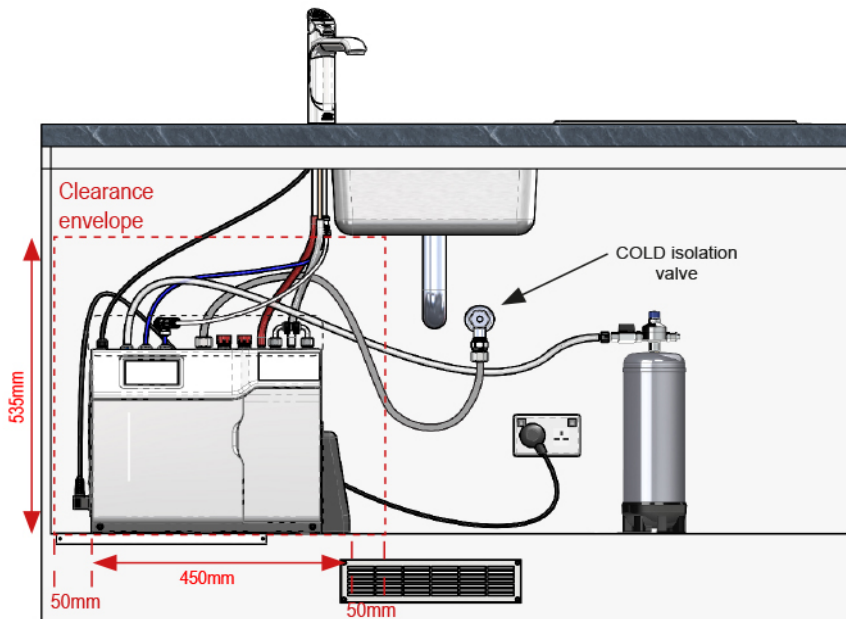

Under-counter unit installation

Clearance space required
for under counter unit