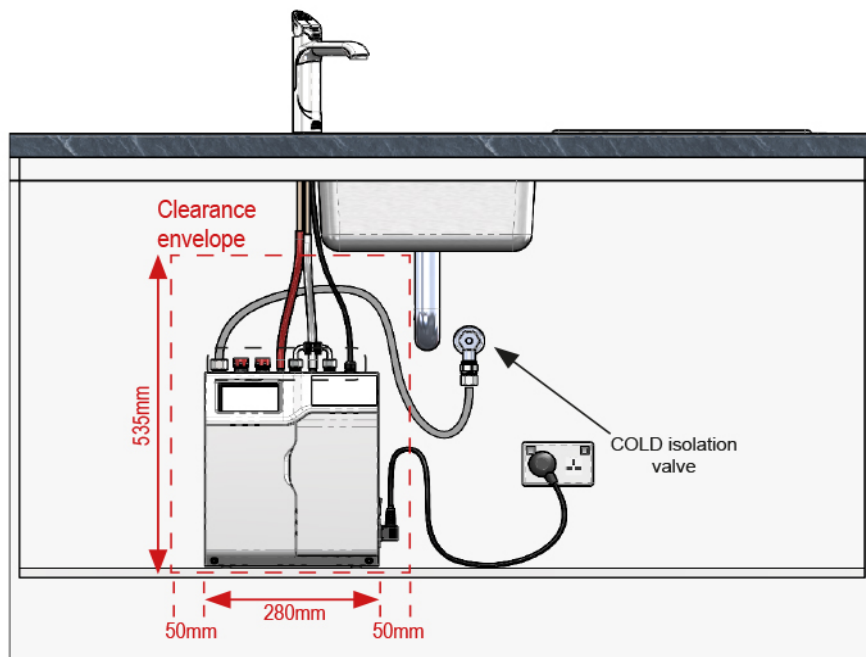

Under-counter unit installation

Clearance space required
for under counter unit