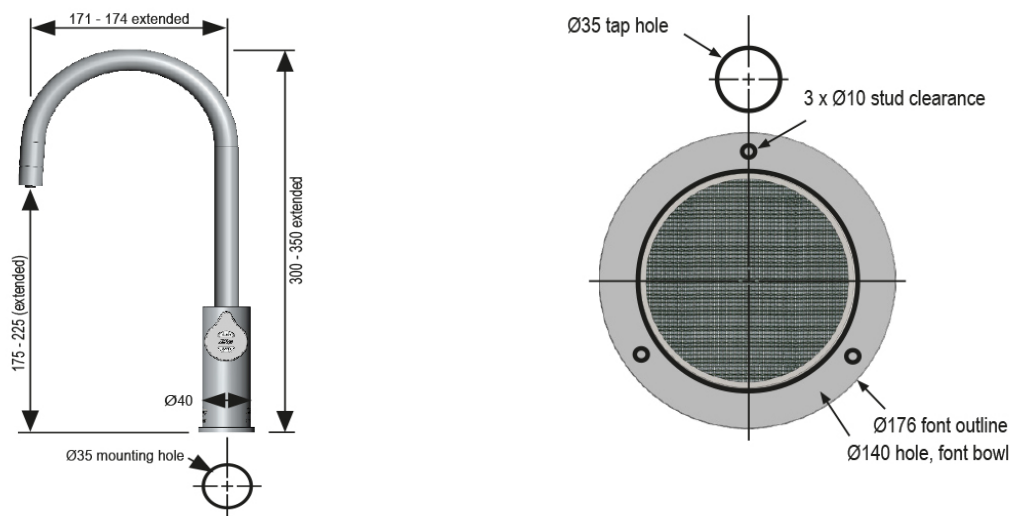

Tap installation