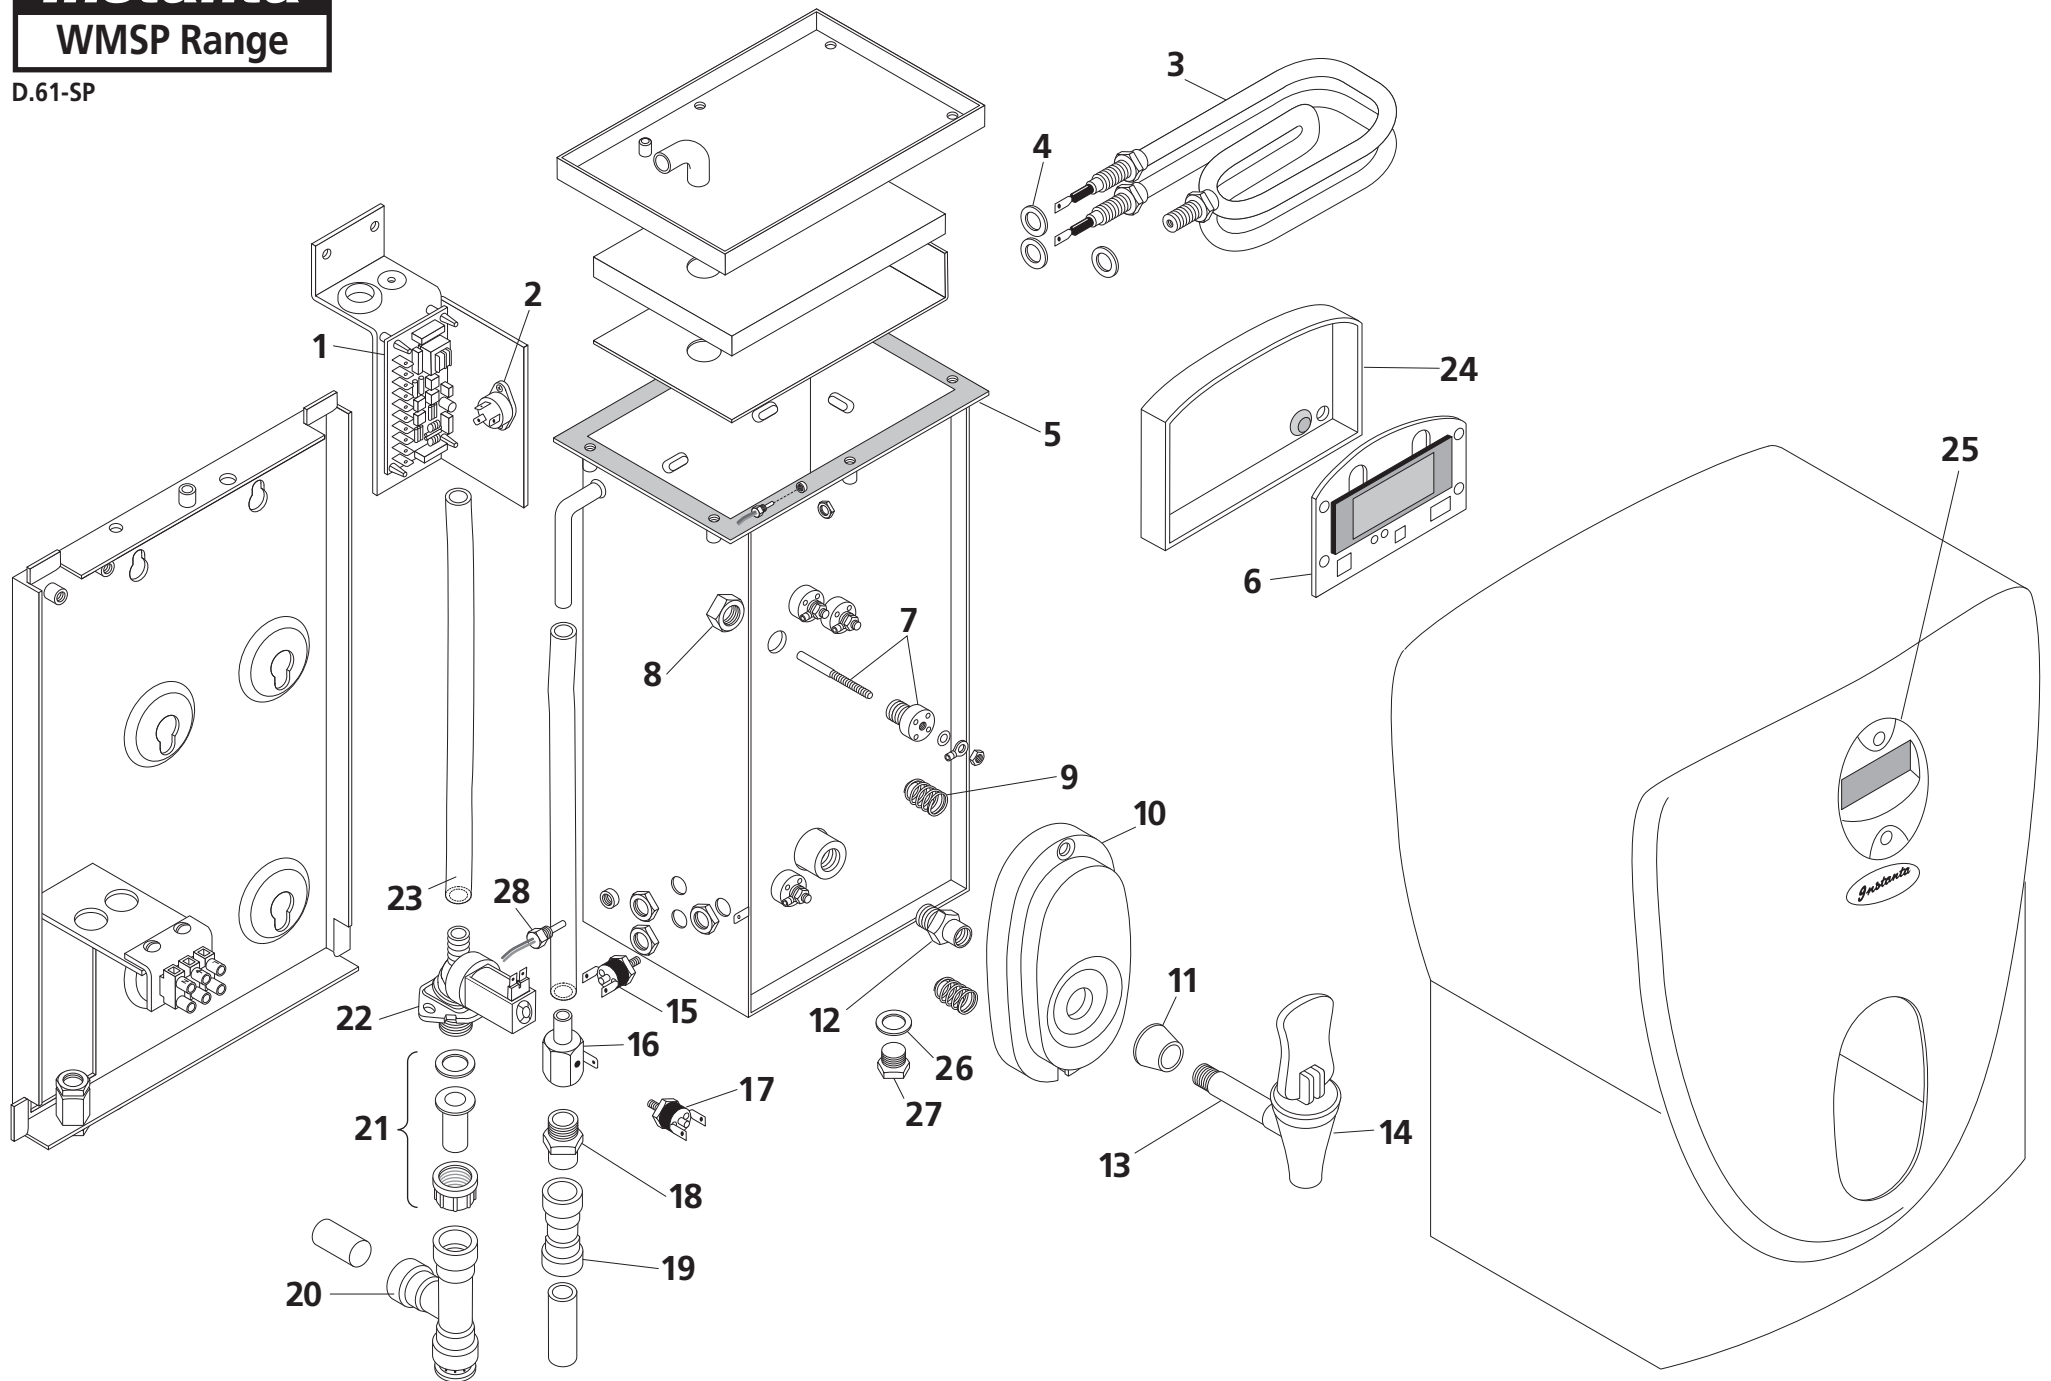

Instanta

WMSP Range

D.61-SP

WMSP SERIES KEY to EXPLODED DRAWING KEY (D.61-SP)			
Drawing No	Description	Part No	Price (£)
1	Main printed circuit board (all WM series)	XE870/SC	138.64
2	Triac	XE851 (3kW) XE854 (6kW)	15.83 24.44
3	Element	XEN175 (WM3, WM7, WM15-3 to S/N V08817) XEN100 (WM15-6 (to S/N X07687 & WM25 to S/N R01274)	69.08
3	Element	XEN200 (WM15-3 from S/N V08818 – WM15-6 from X07688 & WM25 from S/N R01275)	69.08
4	Element washer (silicone rubber)	XEN100/W	1.38
5	Tank Gasket	WEN3G (WM3) WEN7G (WM7) WEN15G/N (WM15 to S/N V08817 & X07687) XEN5G (WM15 from S/N V08818 & X07688) WEN25G	17.16 19.24 22.36 21.00 22.36
6	Display printed circuit board	XE871/SC	81.26
7	Level sensing probe	PRB1/A	17.05
8	Hexagon nut	T514/P	2.02
9	Spring	WMB/SP1	4.15
10	Grey plastic tap-surround	WMB1/SS	23.86
11	Grey plastic tap collar	WMB2/SS	5.45
12	Brass tank-to-tap adaptor	XTP1019/SS	5.45
13	Chromed tap extension	XTP1013	14.57
14	Draw-off tap	WTP600	106.52
--	Upper Tap Assembly	XTP1050/A	35.70
15	Boil-dry thermal safety switch (120°C)	XETR5	9.14
16	Brass mount (for safety switch above)	XETR15	9.14
17	Over-boil thermal safety switch (90°C) (from serial number – WM7 U10687, WM3 T06415, WM15-3 V08226, WM15-6 X07526 & WM25 R01122	XETR6	11.50
17	Over-boil thermal safety switch (90°C) (before numbers above)	XETR7	9.14
18	Brass 1/4"bsp to 15mm push-fit adaptor	SRF25	12.80
19	15mm straight push-fit coupling	WMB15/S	3.51
20	15mm "T" push-fit coupling	WMB15/T	6.90
21	3/4" nut, tail & washer assembly	WMB34/A	9.12
22	Solenoid valve	SOL12	26.75
23	Internal water feed pipe (grey silicone rubber)	ACC309/S	9.14/mtr
24	Plastic back-cover box (plastic Case)	WMB303/LC	15.83
24	Plastic back-cover box (stainless Case)	WMB310/LC (before number T06435 & U10636) WMSSP2 (From T06435 & U 10636)	15.83
25	Plastic display-window	XEN301/LC	7.35
26	Fibre Washer	WBA501	1.17
27	Brass Tank Drain	WBA247/C	5.27
--	Plastic outer case (Note: some models have a stainless steel outer case)	WMB300/LC (WM3 plastic) WMB750/LC (WM7 plastic)	169.14 195.70